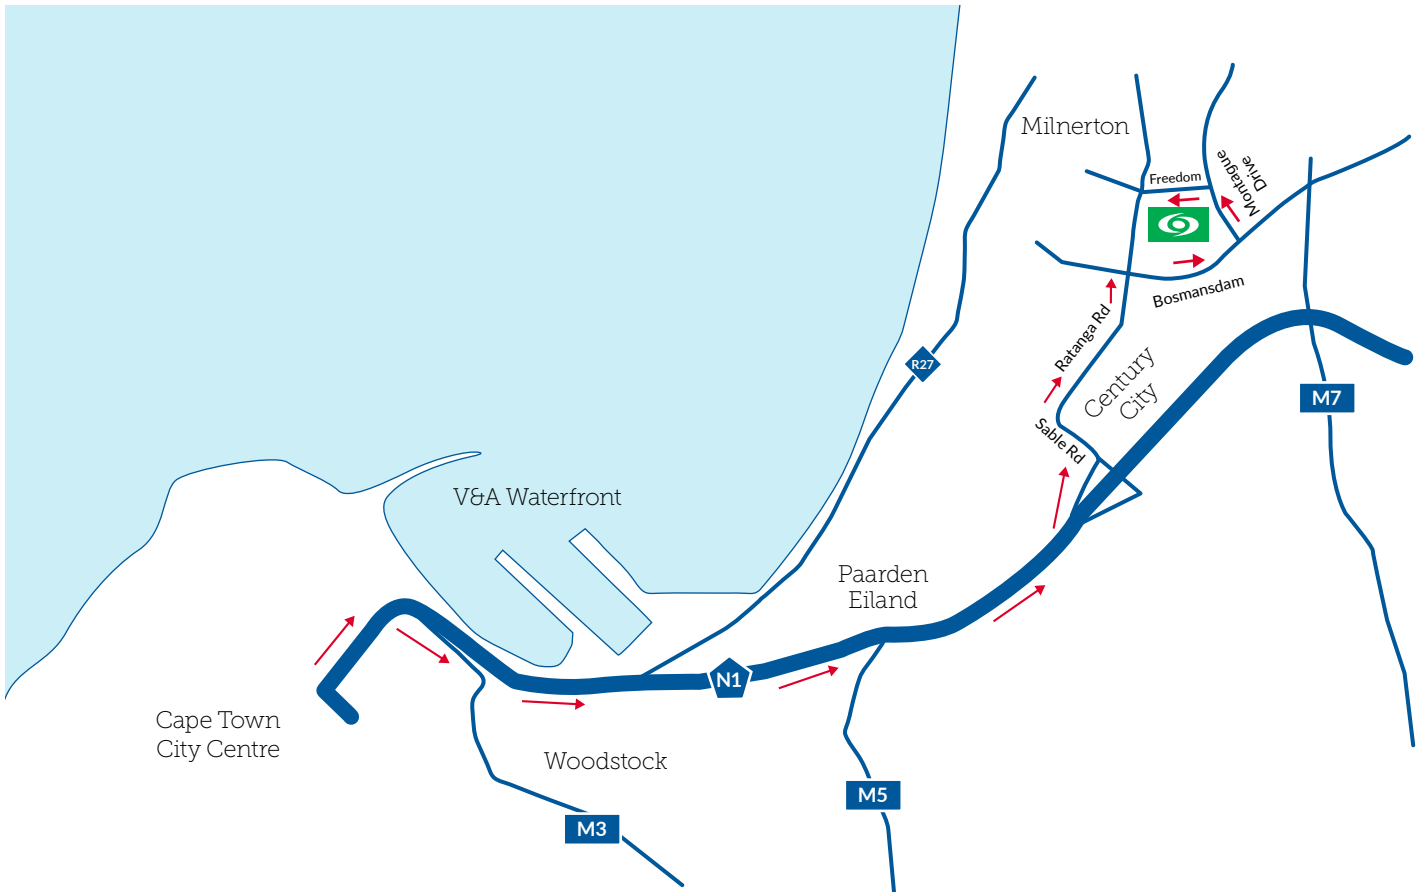

DIRECTIONS TO NOVUS ACADEMY

Please keep in mind that Google Maps may take you on a faster and alternate route, the route highlighted in this map is to discourage you from travelling through certain hot spots.

Tel: +27 21 550 2500
10 Freedom Way
Milnerton
Cape Town 7441

S33° 52' 28.02"
E18° 30' 54.756"

- From Cape Town City Centre travel on Buitengracht Street towards Nelson Mandela Blvd
- Continue onto Nelson Mandela Blvd, keep left at the fork to continue on N1 following signs for Paarl/Bellville/Milnerton
- Take exit 10 for Sable Road/Century City Drive, keep left to stay on Exit 10, following signs for Sable Road
- Turn left onto Sable Road continue straight, the road takes a bend to the right and becomes Ratanga Road
- Continue with Ratanga Road for about 1.9km, at the Bosmansdam Road traffic lights (Sable Square will be on your left), turn right onto Bosmansdam Road/M8
- At the Montague Drive traffic lights turn left onto Montague Drive and continue straight for 700m
- Turn left onto Freedom Way
- Novus Academy will be on your left