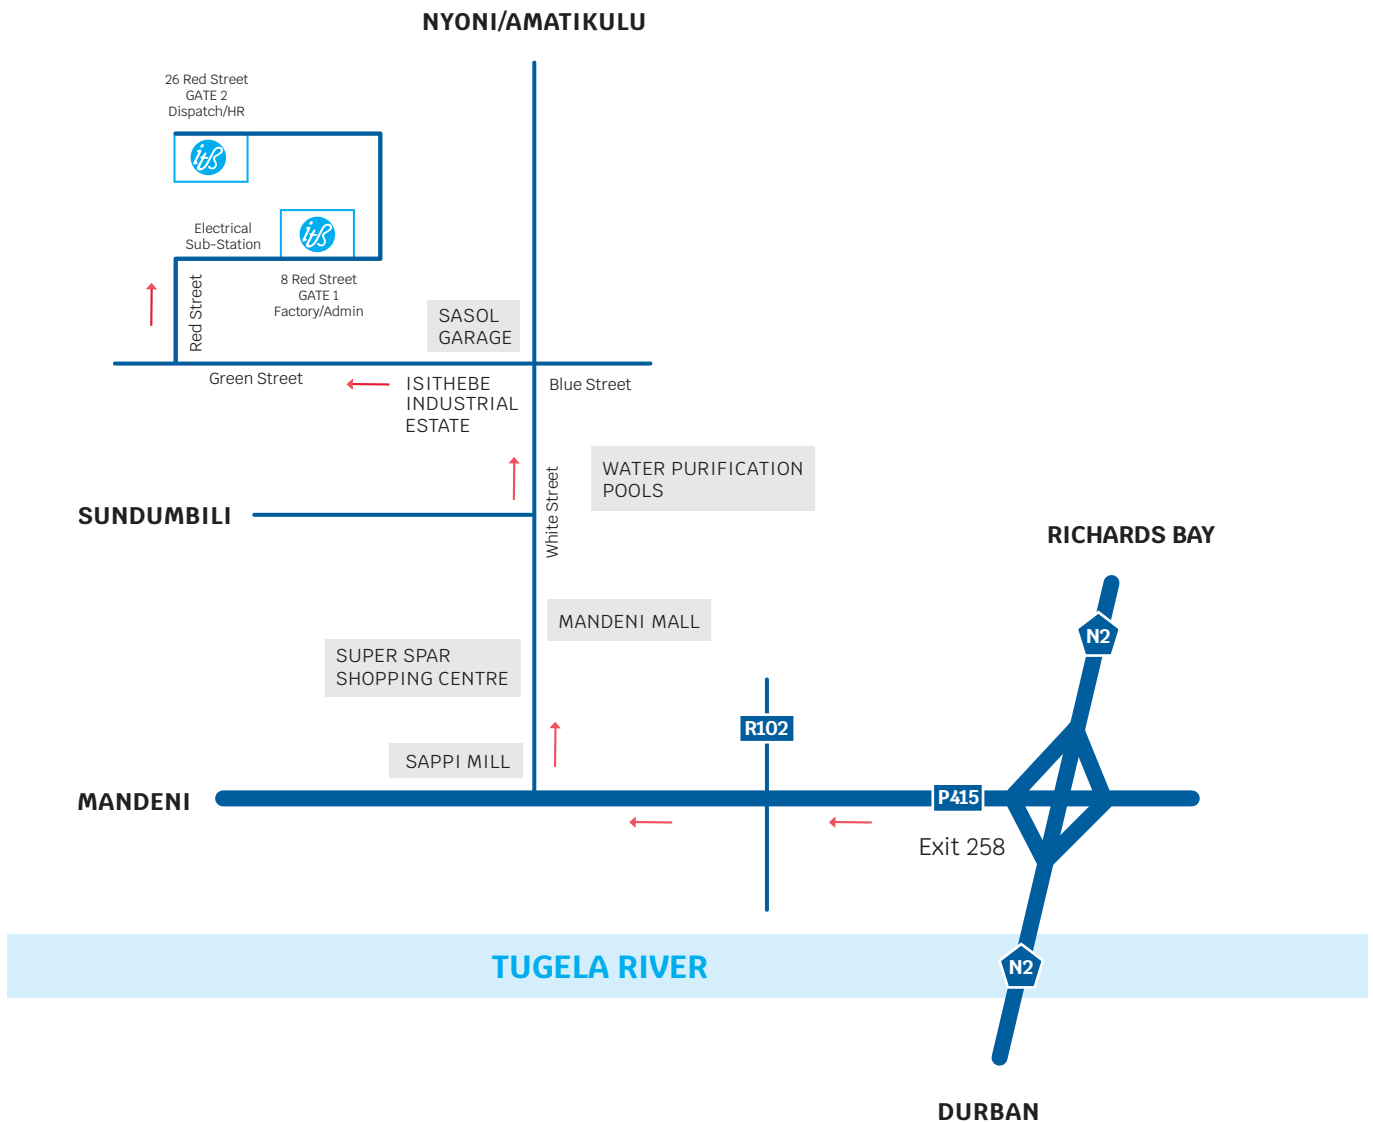

# Directions to ITB Flexible Packaging Solutions KwaZulu-Natal

Flexible  
Packaging  
Solutions

## DIRECTIONS

- On the N2 from Durban, take Exit 258 towards Mandeni/Tugela mouth (1st off ramp after crossing the Tugela River)
- Turn left onto P415
- Turn right towards Sundumbili
- Continue onto White Street
- Turn left onto Green Street
- Turn right onto Red Street

## ADDRESS

Gate 1 - Factory/Admin: 8 Red Street  
Gate 2 - Dispatch/HR: 26 Red Street  
Isithebe Industrial Estate, KwaZulu-Natal 4490  
Tel: +27 31 579 3941  
info@itbplastics.co.za

## GPS CO-ORDINATES

S29° 6' 11.7864" E31° 25' 5.1528"