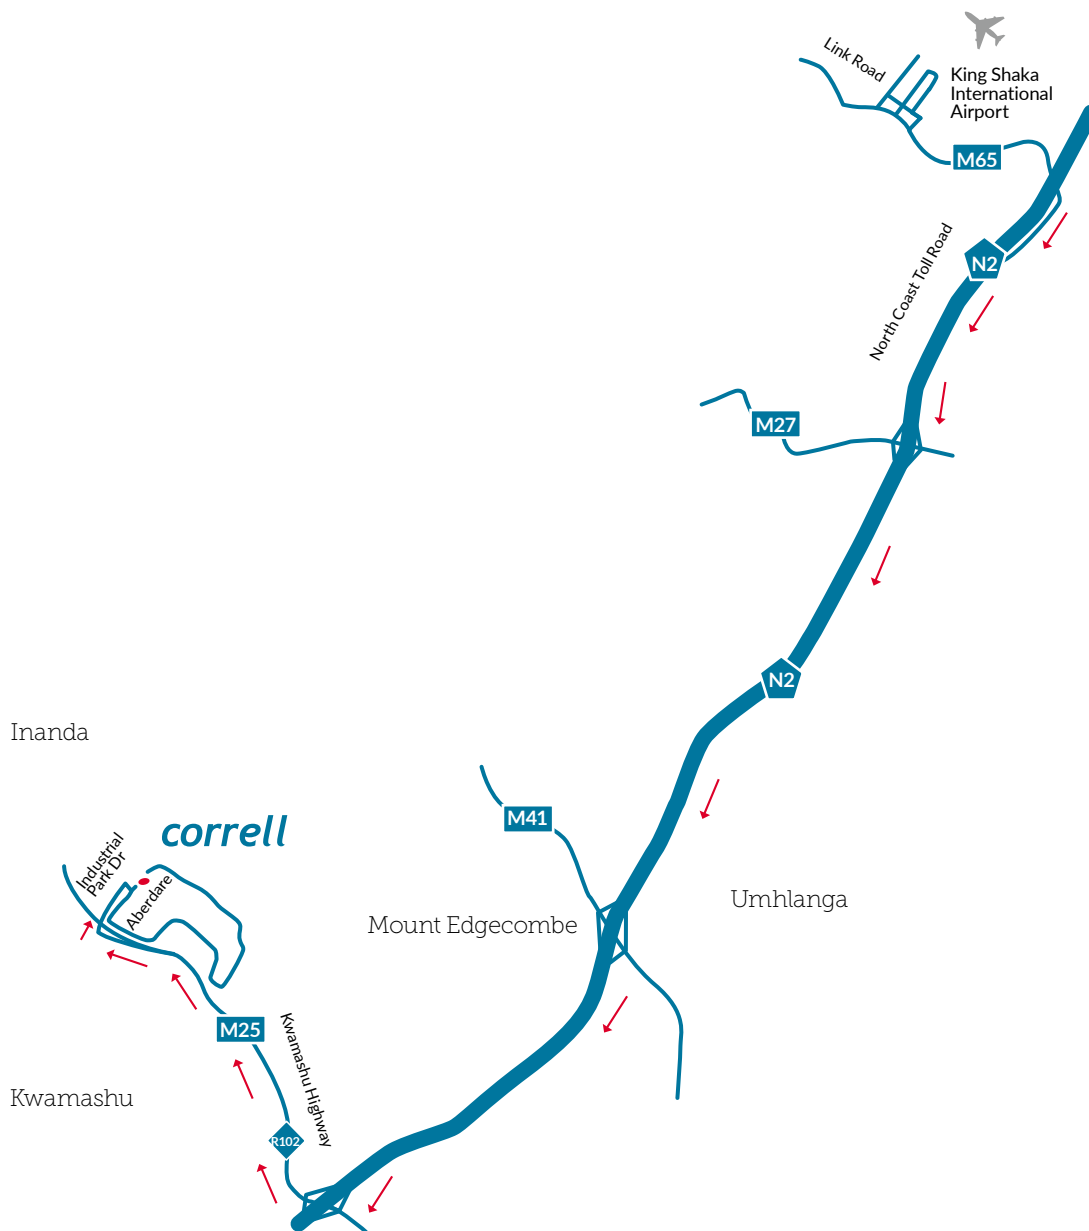

Directions to Correll Tissue

DIRECTIONS

- From King Shaka International Airport, depart Boulevard Road towards Link Road
- Turn left onto Link Road
- Turn right towards M65
- Turn left onto M65
- At exit 195, take offramp for N2 towards Stanger/Durban/Pietermaritzburg Toll Road
- At exit 177, take offramp left for R102 towards Inanda
- Keep straight onto M25/Kwamashu Highway
- Take offramp left
- Turn right onto Ntuzuma Access Road
- Road name changes to Industrial Park Drive
- Turn right onto Aberdare Drive
- Arrive at 154 Aberdare Drive, Phoenix on the right

ADDRESS

154 Aberdare Drive,
Phoenix 9930
Tel: +27 31 500 9466

GPS CO-ORDINATES

S29° 43' 7.331"
E30° 59' 15.28"