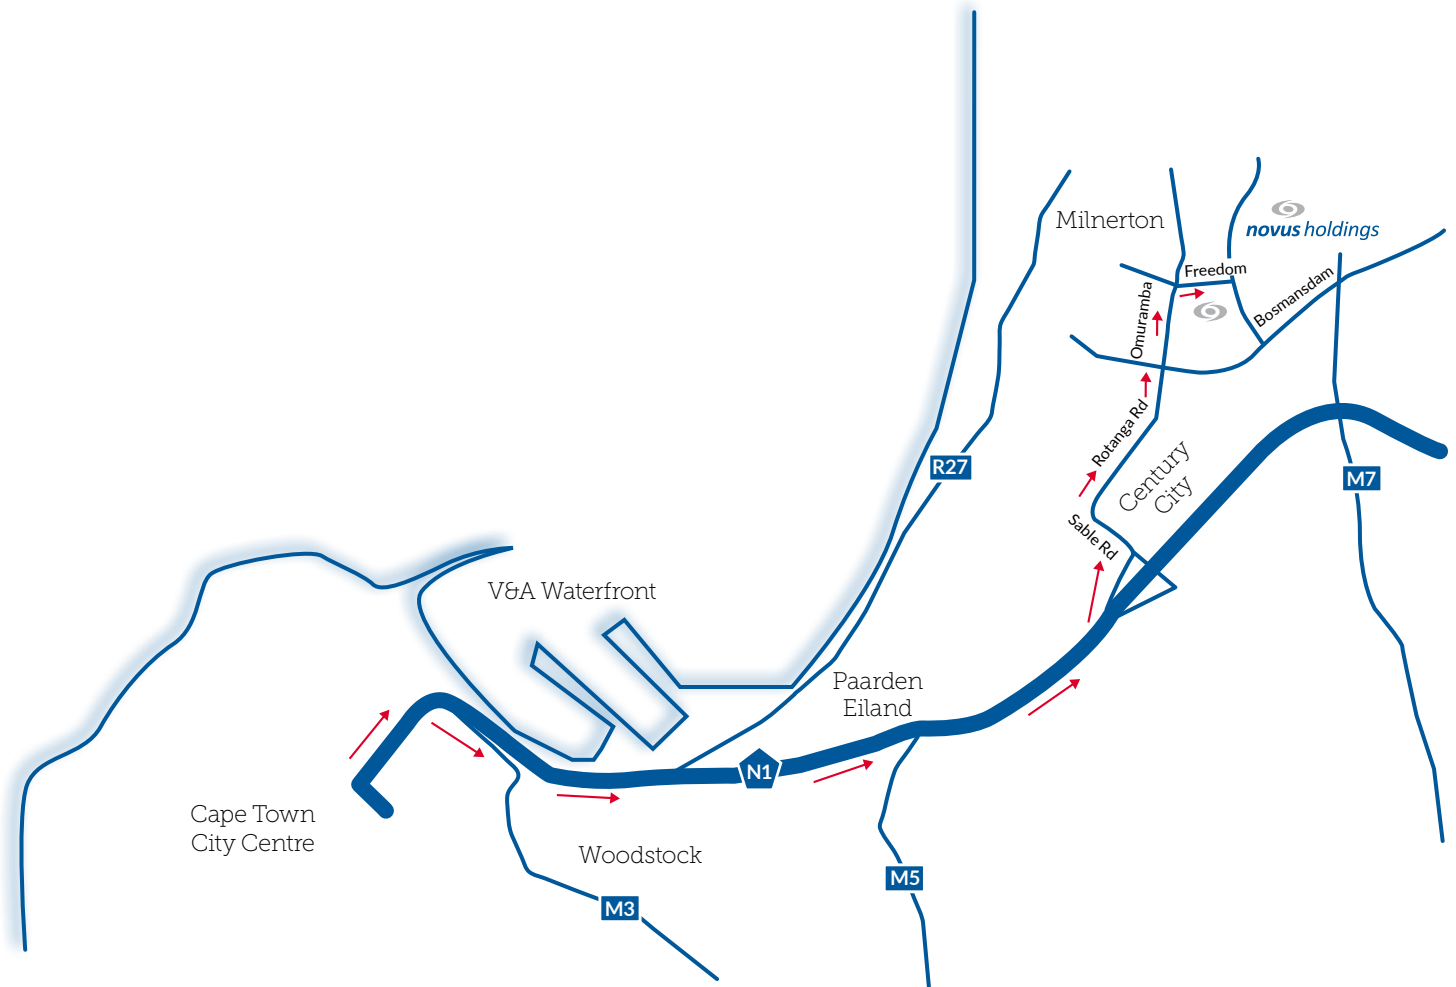

# Directions to Novus Holdings

## DIRECTIONS

- From Cape Town City Centre travel on Buitengracht Street towards Nelson Mandela Blvd
- Continue onto Nelson Mandela Blvd, keep left at the fork to continue on N1 following signs for Paarl/Bellville/Milnerton
- Take exit 10 for Sable Road/Century City Drive, keep left to stay on Exit 10, following signs for Sable Road
- Turn left onto Sable Road continue straight, the road takes a bend to the right and becomes Ratanga Road
- Continue with Ratanga Road for about 1.9km, crossing straight over Bosmansdam Road traffic lights (Sable Square will be on your left), the road becomes Omuramba Road
- At the first set of traffic lights on Omuramba Road turn right into Freedom Way
- Novus Holdings will be on your right

## GPS CO-ORDINATES

S33° 52' 25.99"  
E18° 30' 40.406"