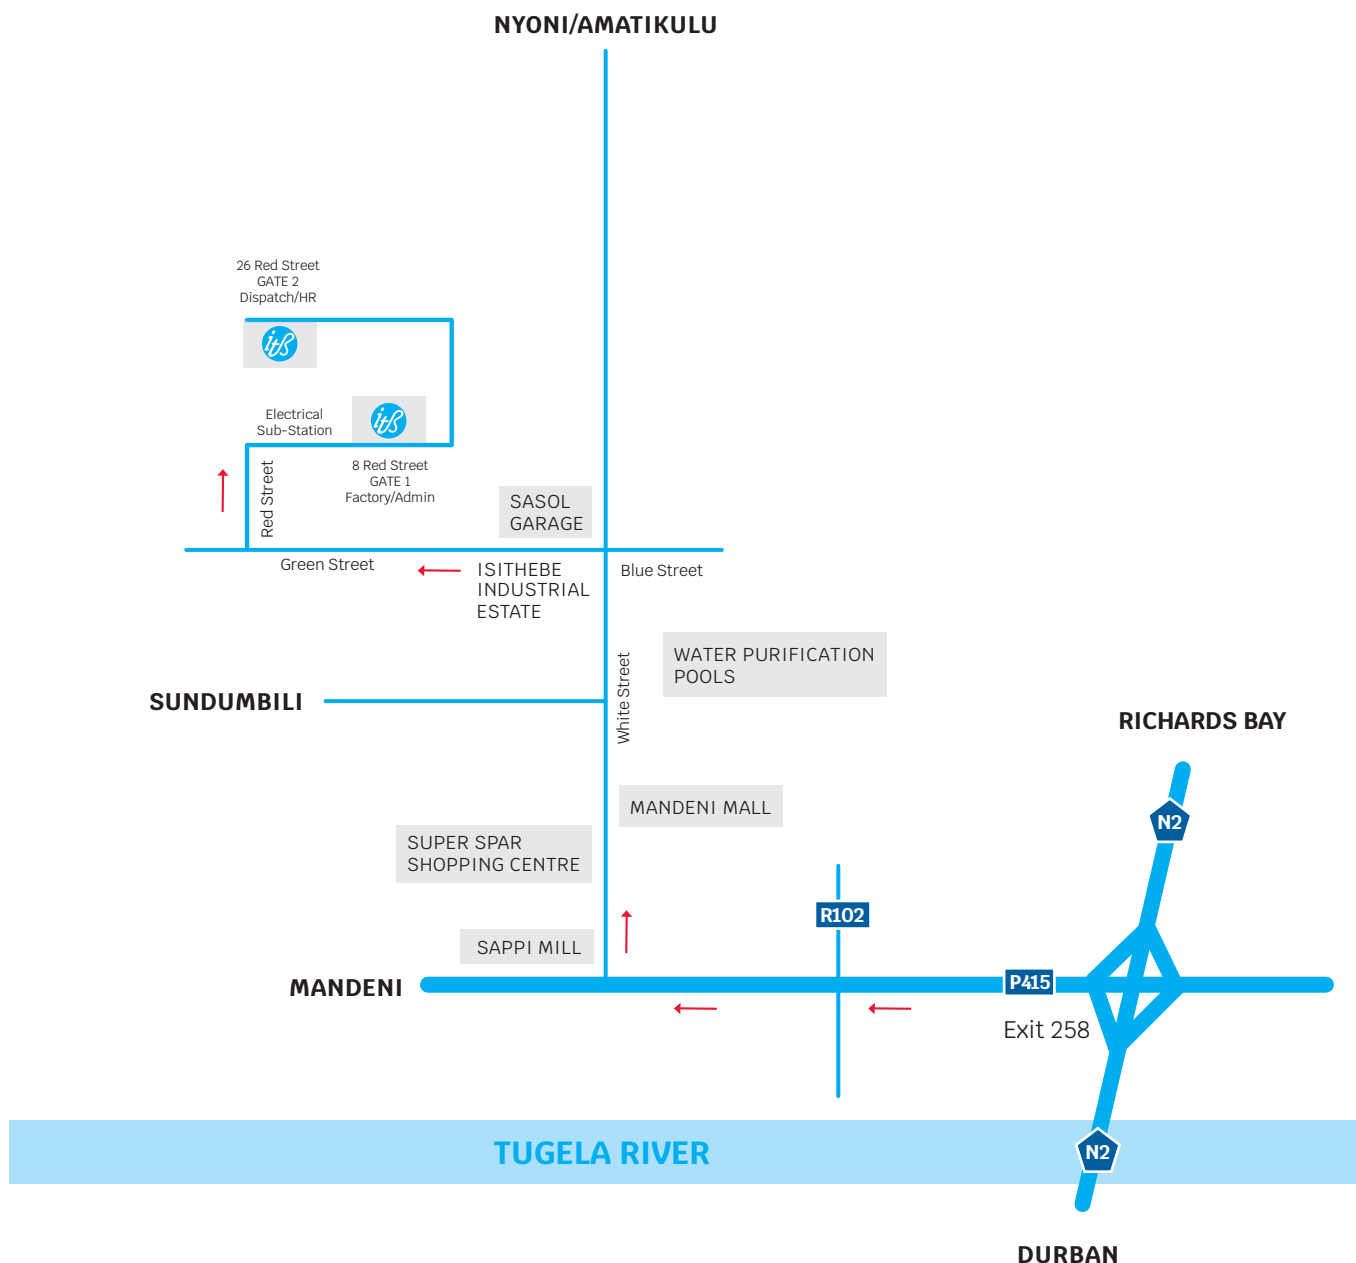

# Directions to ITB Plastics – KZN

## DIRECTIONS

- On the N2 from Durban, take Exit 258 towards Mandeni/Tugela mouth (1st off ramp after crossing the Tugela River)
- Turn left onto P415
- Turn right towards Sundumbili
- Continue onto White Street
- Turn left onto Green Street
- Turn right onto Red Street

## ADDRESS

Gate 1 - Factory/Admin: 8 Red Street  
Gate 2 - Dispatch/HR: 26 Red Street  
Isithebe Industrial Estate,  
KwaZulu-Natal 4490  
Tel: +27 31 579 3941  
info@itbplastics.co.za

## GPS CO-ORDINATES

S29° 6' 11.7864"  
E31° 25' 5.1528"