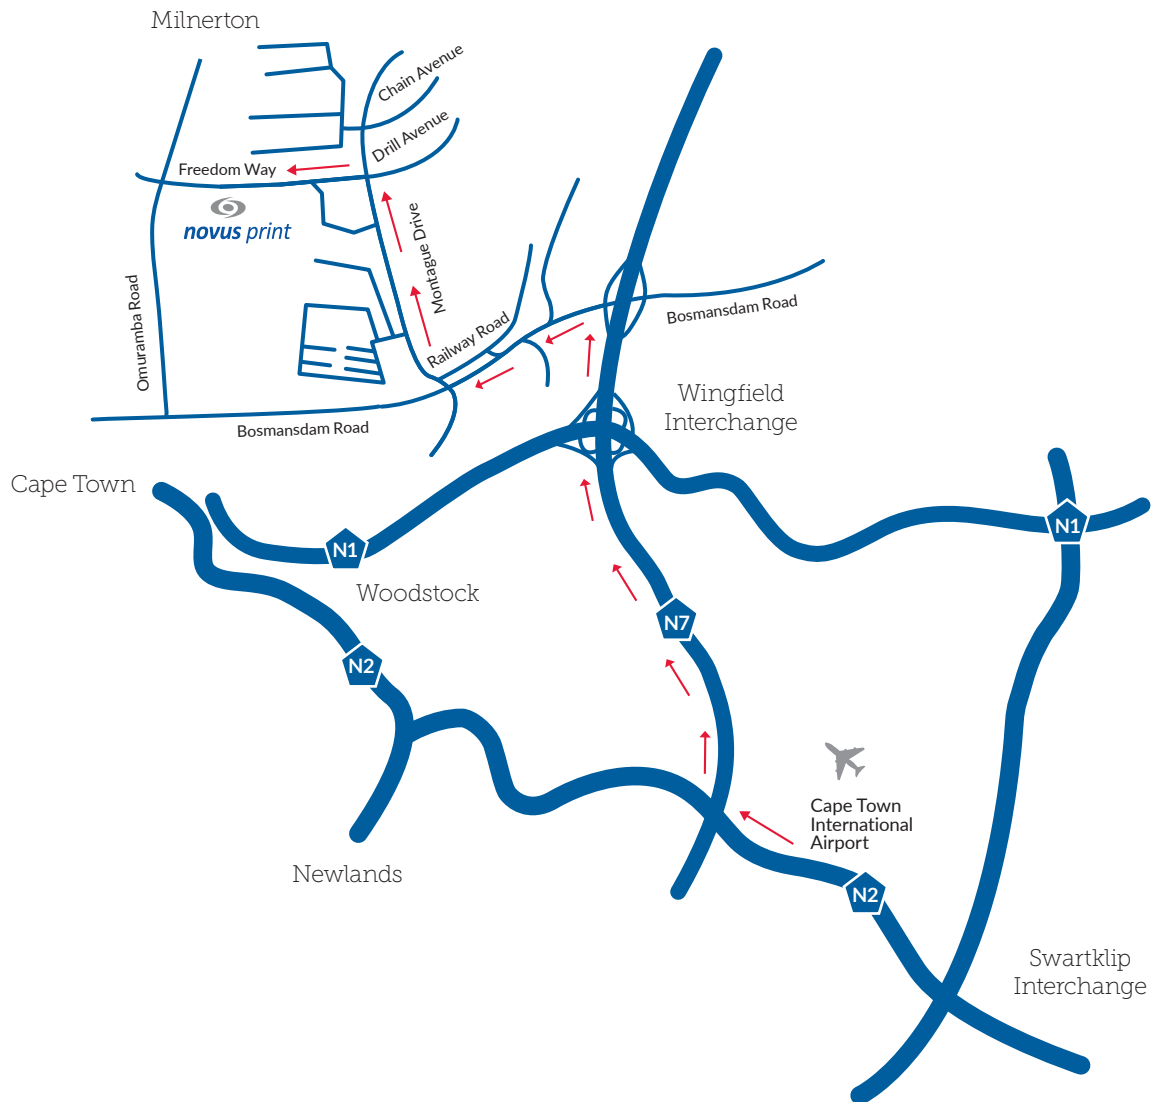

Directions to Novus Print

DIRECTIONS

- From the Cape Town International Airport, take the N2 towards Cape Town
- Take the N7 off-ramp and turn right at the traffic lights
- Proceed along the N7 through Goodwood, past GrandWest Casino
- Take the Bosmansdam Road turnoff and turn left into Bosmansdam Road
- Turn right into Montague Drive
- Turn first left after Caltex petrol station into Freedom Way
- Novus Print will be on the left

ADDRESS

10 Freedom Way, Milnerton,
Cape Town 7441
Tel: +27 21 550 2500

GPS CO-ORDINATES

S33° 52' 25.99"
E18° 30' 40.406"