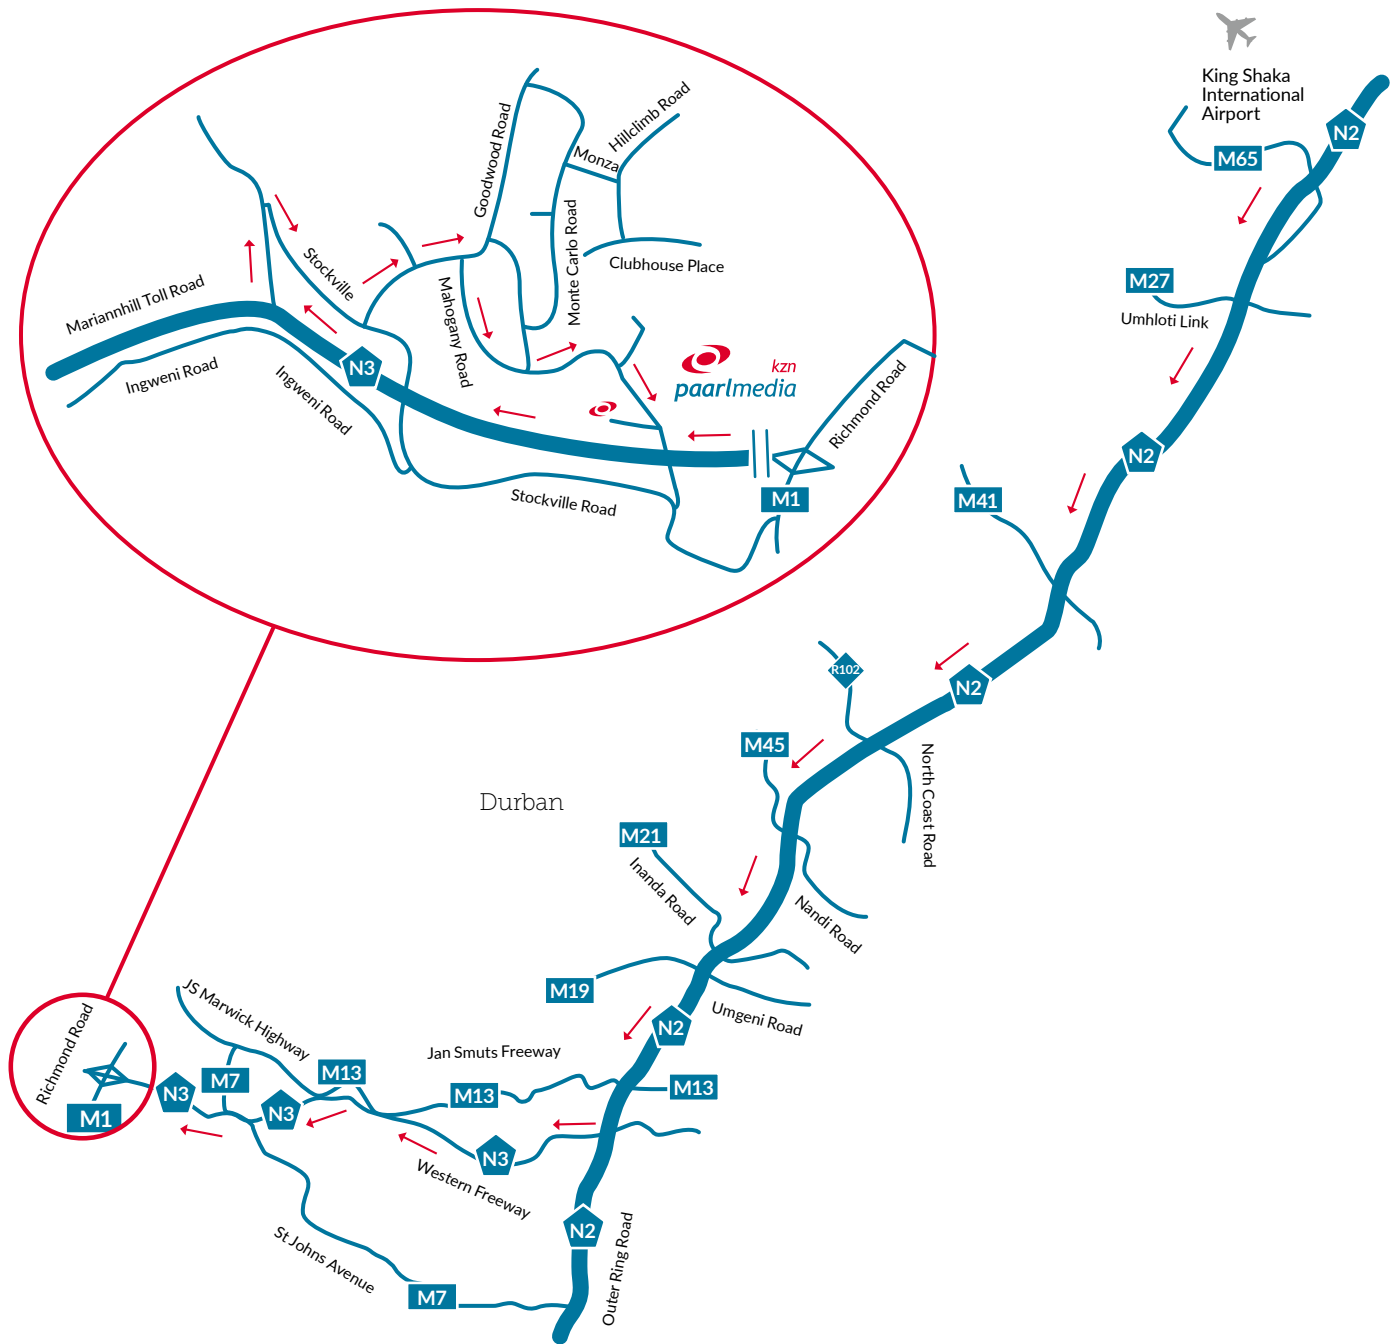

Directions to Paarl Media KwaZulu-Natal

DIRECTIONS

- From King Shaka Airport follow the N2 highway until you turn left onto the N3 PMB exit
- After the Richmond Road turnoff take the Pinetown Ext 26 Stockville Road/Mahogany Ridge offramp
- Turn left into Goodwood
- Drive around small circle into Mahogany Drive
- Approximately 2km down is Paarl Media Drive

ADDRESS

Paarl Media Drive, 52 Mahogany Road,
Mahogany Ridge, Westmead 3600
Tel: +27 31 714 4700

GPS CO-ORDINATES

S29° 49' 32.002"
E30° 49' 24.081"