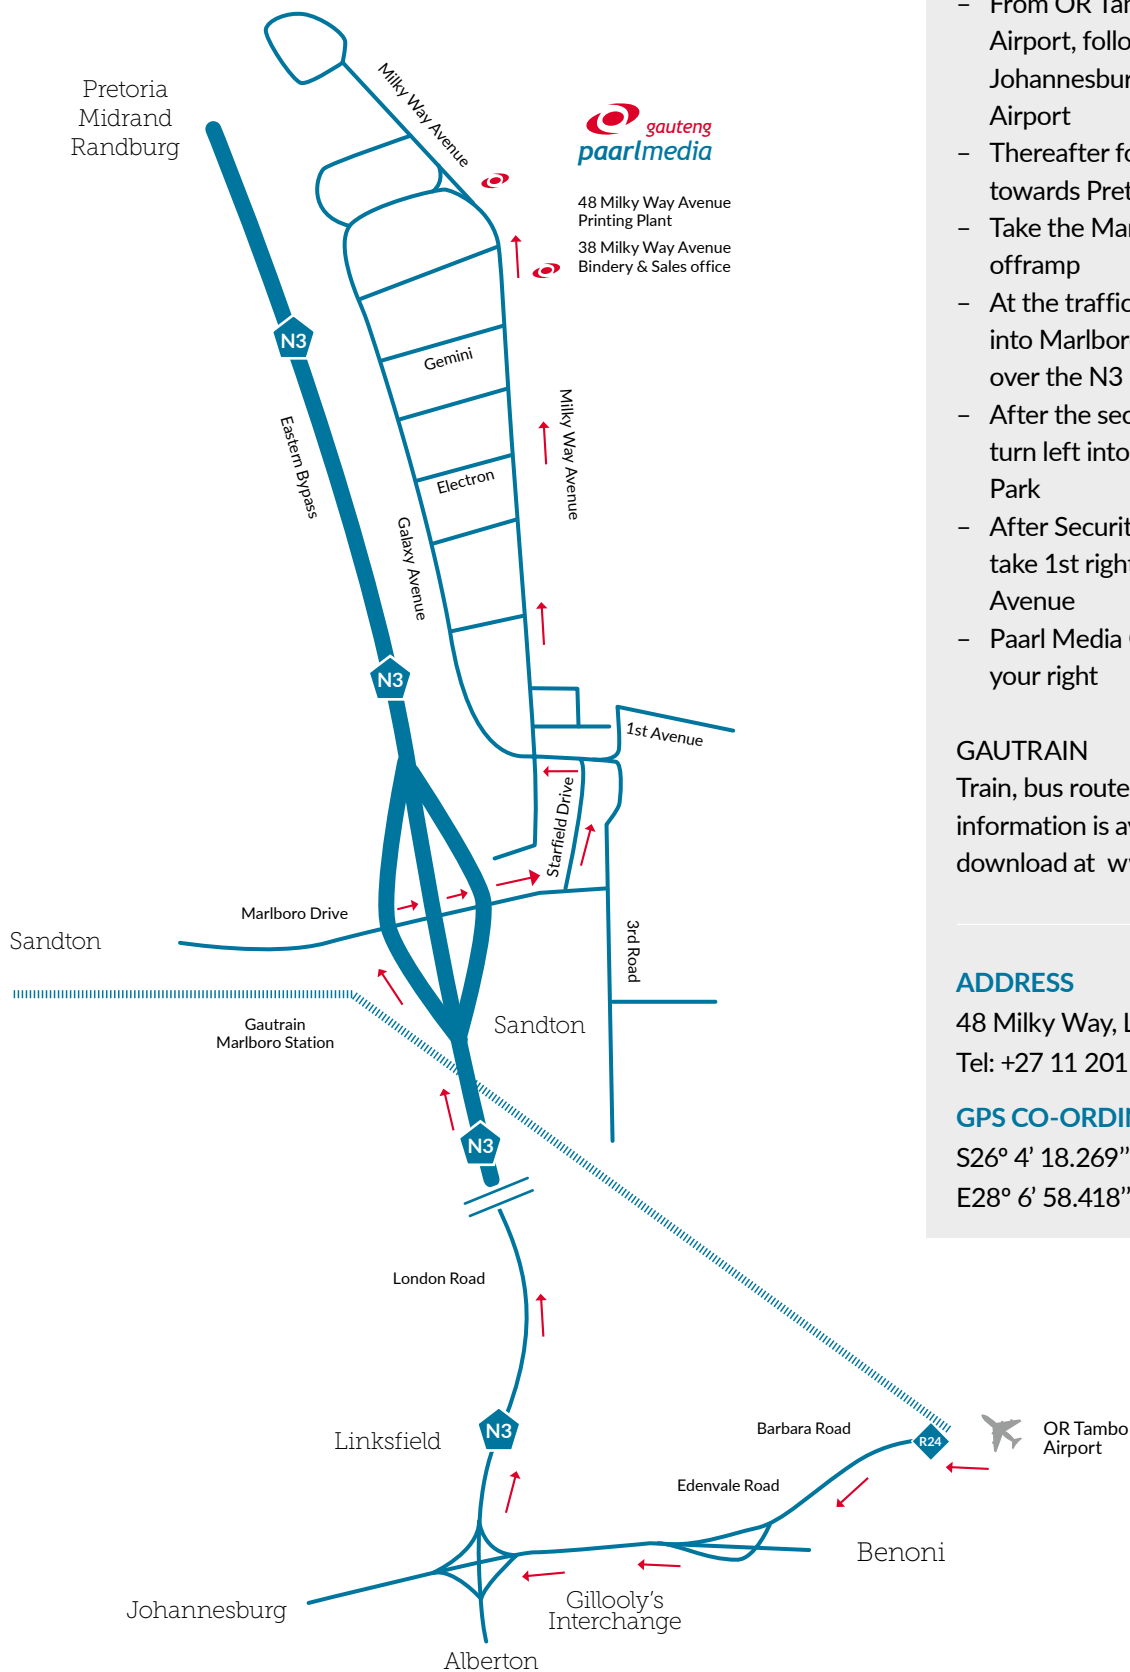

Directions to Paarl Media Gauteng

DIRECTIONS

- From OR Tambo International Airport, follow the R24 Johannesburg signs out of the Airport
- Thereafter follow the N3 North towards Pretoria
- Take the Marlboro Drive (M60) offramp
- At the traffic lights, turn right into Marlboro Drive and go over the N3 bridge
- After the second traffic lights, turn left into Linbro Business Park
- After Security Check Point, take 1st right into Milky Way Avenue
- Paarl Media Gauteng will be on your right

GAUTRAIN

Train, bus routes and fare information is available for download at www.gautrain.co.za

ADDRESS

48 Milky Way, Linbro Park 2196
Tel: +27 11 201 3400

GPS CO-ORDINATES

S26° 4' 18.269"
E28° 6' 58.418"