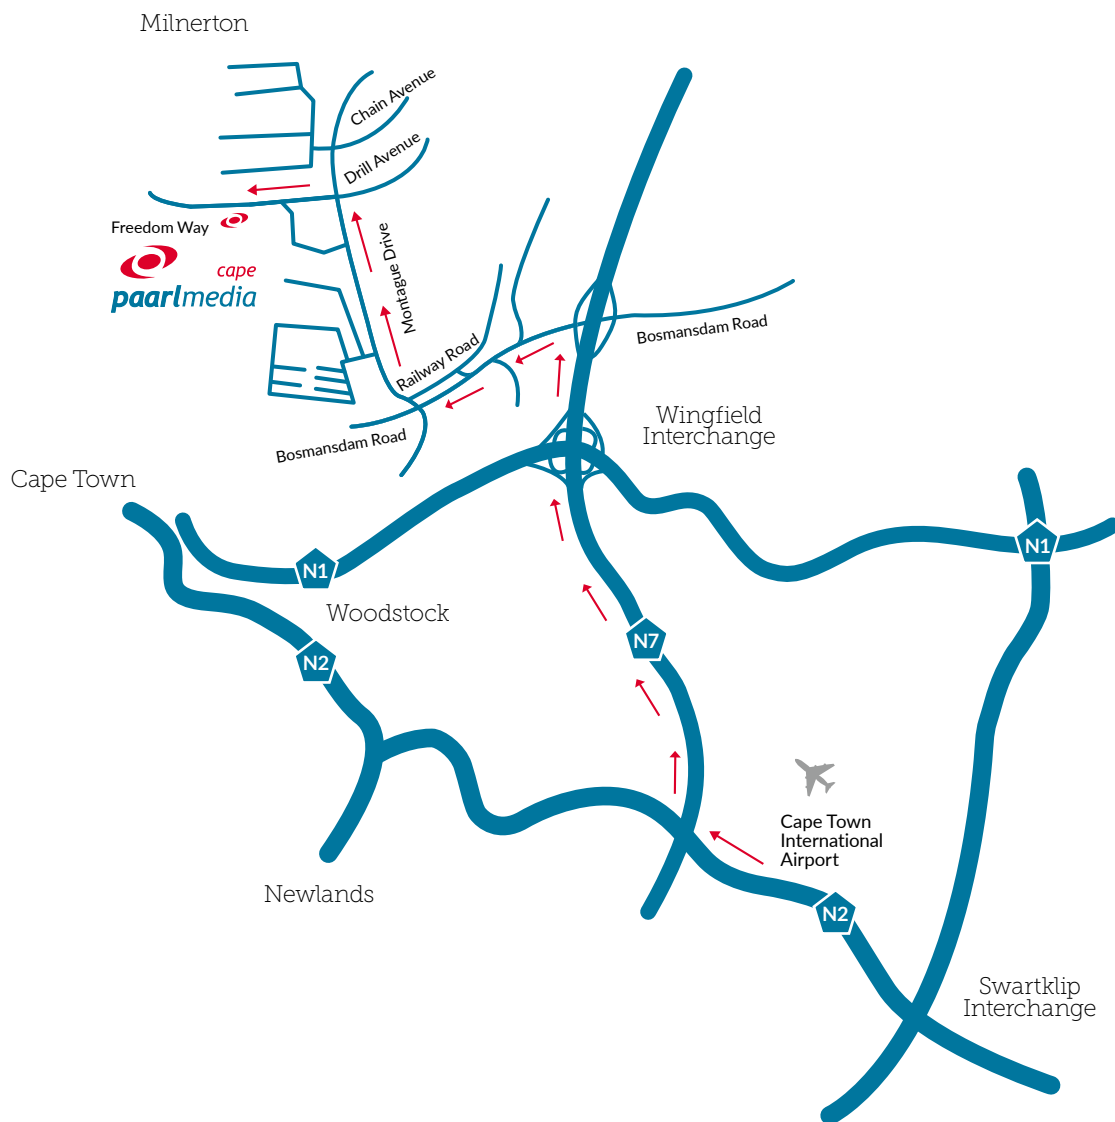

Directions to Paarl Media Cape

DIRECTIONS

- From the Cape Town International Airport, take the N2 towards Cape Town
- Take the N7 off-ramp and turn right at the traffic lights
- Proceed along the N7 through Goodwood, past GrandWest Casino
- Take the Bosmansdam Road turnoff and turn left into Bosmansdam Road
- Turn right into Montague Drive
- Turn first left after Caltex petrol station into Freedom Way
- Paarl Media Cape will be on your left

ADDRESS

10 Freedom Way, Milnerton,
Cape Town 7441
Tel: +27 21 550 2500

GPS CO-ORDINATES

S33° 52' 25.99"
E18° 30' 40.406"