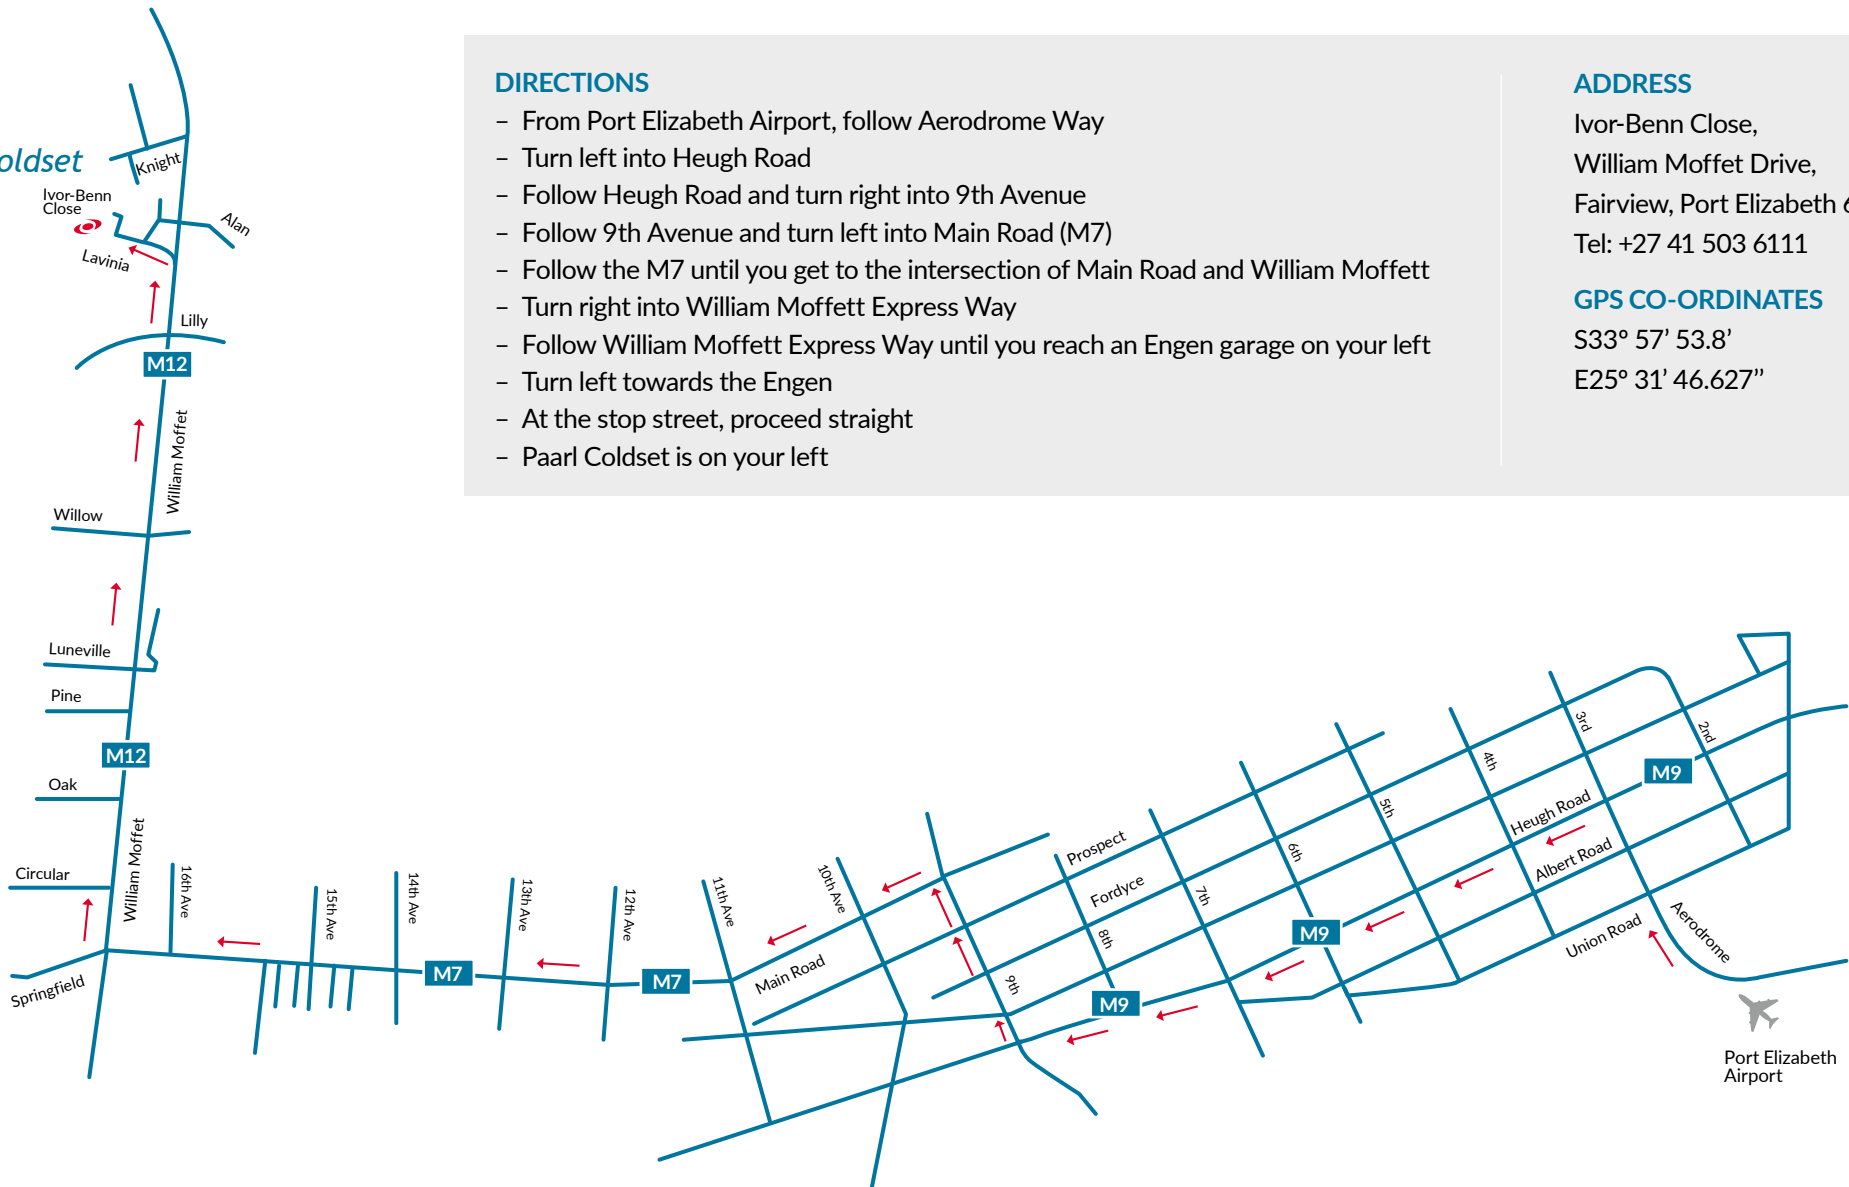

Directions to Paarl Coldset Port Elizabeth

DIRECTIONS

- From Port Elizabeth Airport, follow Aerodrome Way
- Turn left into Heugh Road
- Follow Heugh Road and turn right into 9th Avenue
- Follow 9th Avenue and turn left into Main Road (M7)
- Follow the M7 until you get to the intersection of Main Road and William Moffett
- Turn right into William Moffett Express Way
- Follow William Moffett Express Way until you reach an Engen garage on your left
- Turn left towards the Engen
- At the stop street, proceed straight
- Paarl Coldset is on your left

ADDRESS

Ivor-Benn Close,
William Moffett Drive,
Fairview, Port Elizabeth 6070
Tel: +27 41 503 6111

GPS CO-ORDINATES

S33° 57' 53.8"
E25° 31' 46.627"