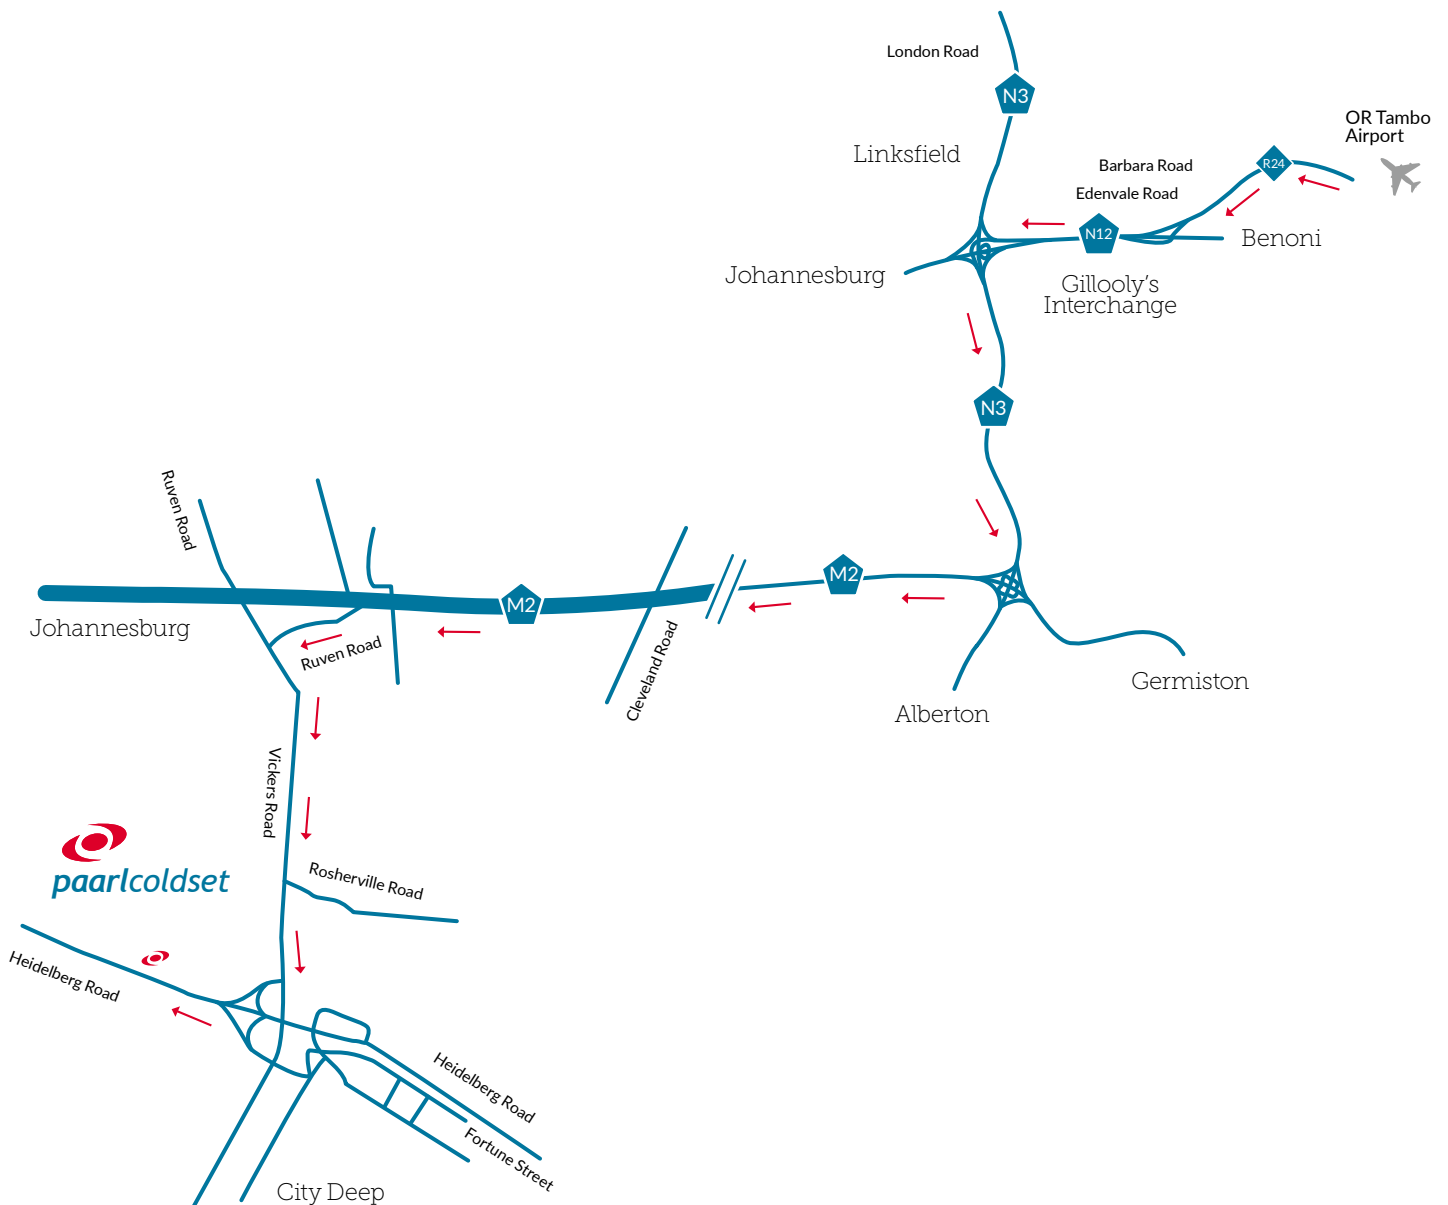

Directions to Paarl Coldset Johannesburg

DIRECTIONS

- From OR Tambo International Airport, follow the R24 Johannesburg signs out of the Airport
- Continue on this road, then take the N3 Germiston lane
- From there take the M2 West lane
- Take the Ruven Road offramp into Vickers Road
- Continue until you turn right into Heidelberg Road
- Continue along Heidelberg Road
- Paarl Coldset will be on your right

ADDRESS

83 Heidelberg Road, Production Park,
City Deep, Johannesburg
Tel: +27 11 703 2600

GPS CO-ORDINATES

S26° 13' 21.62"
E28° 4' 15.41"