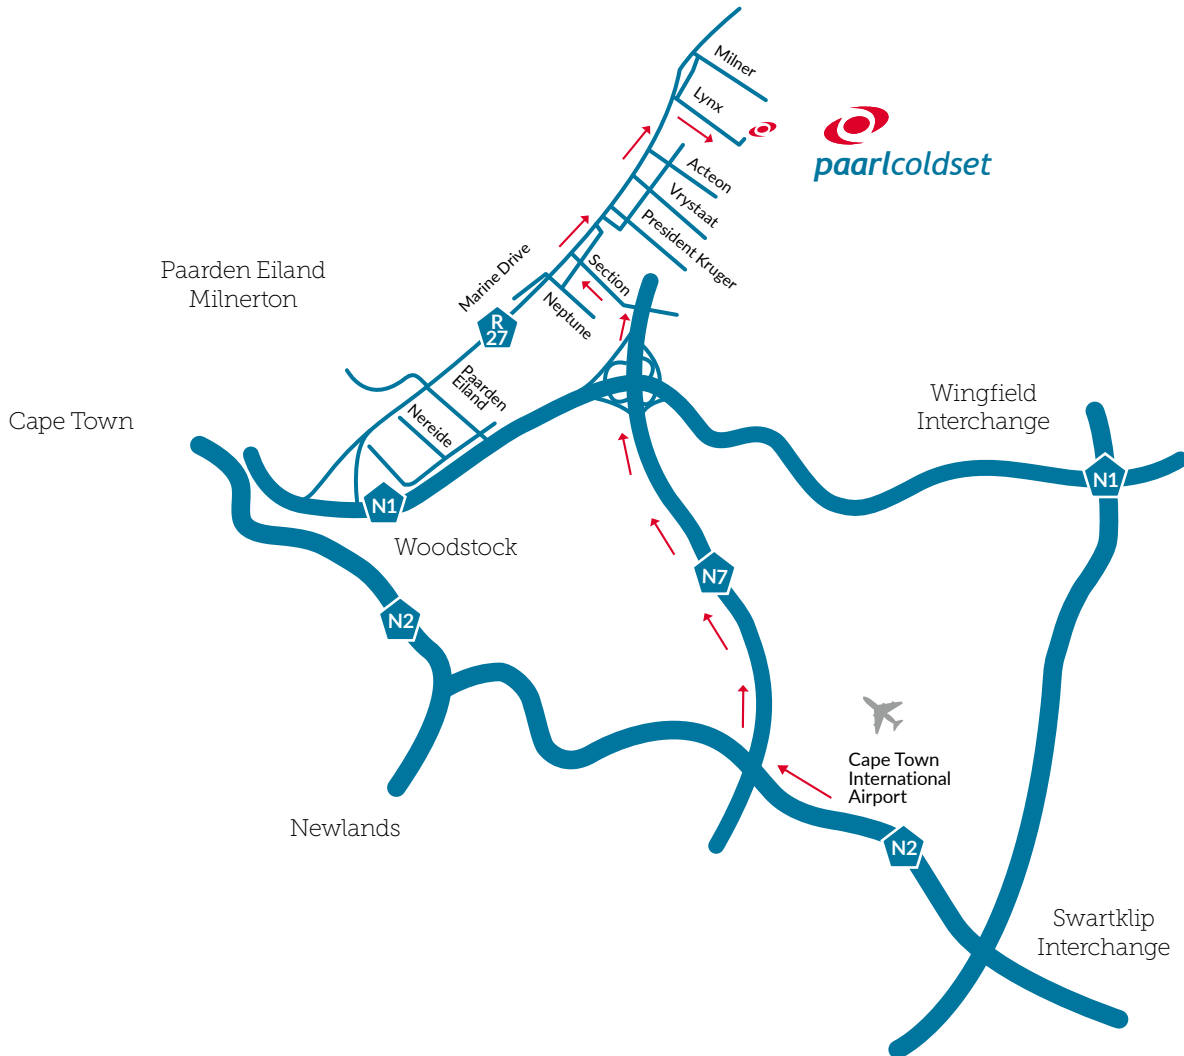

Directions to Paarl Coldset Cape Town

DIRECTIONS

- From the Cape Town International Airport, take the N2 towards Cape Town
- Take M5 exit Black River Parkway
- Follow the M5 until taking the Section Road exit
- Follow Section Road until T-junction
- Turn right into R27 Marine Drive
- Follow Marine Drive and turn right into Lynx Road

ADDRESS

5 Lynx Road, Paarden Eiland,
Cape Town 7405
Tel: +27 21 514 5500

GPS CO-ORDINATES

S33° 54' 6.042"
E18° 28' 44.668"