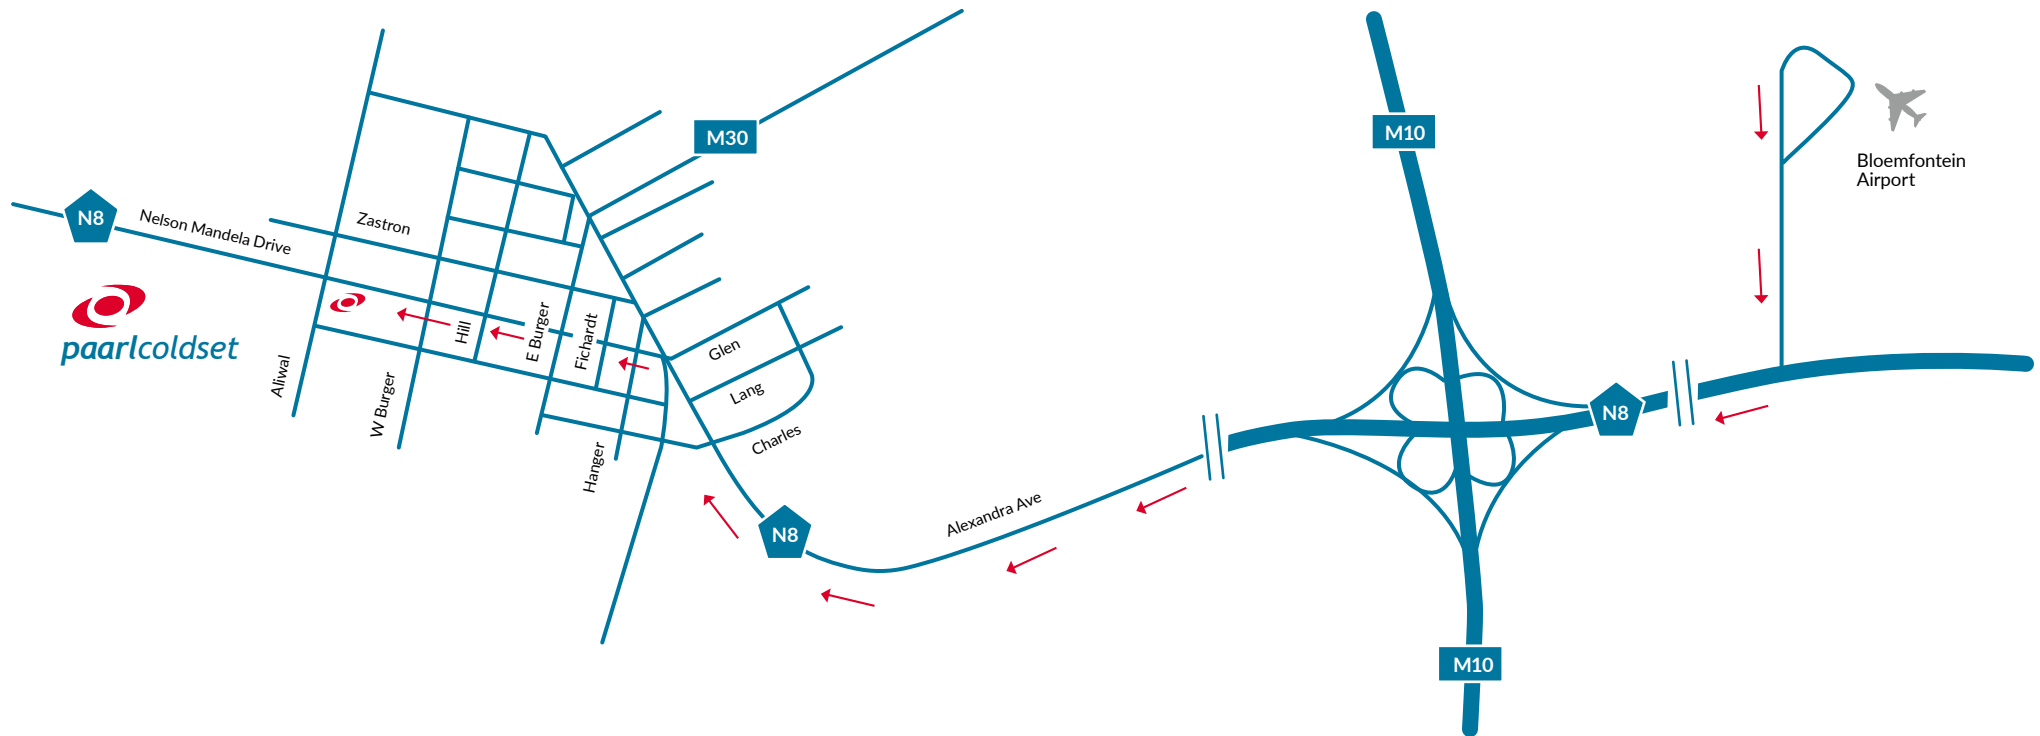

Directions to Paarl Coldset Bloemfontein

DIRECTIONS

- From Bloemfontein Airport, take the N8 (Alexandra Ave) towards Bloemfontein Town
- Follow N8 (Alexandra Ave) until you get to the intersection of Glen Road (right) and Nelson Mandela Drive (left)
- Turn left into Nelson Mandela Drive

ADDRESS

79 Nelson Mandela Drive,
Bloemfontein 9301
Tel: +27 51 411 6860

GPS CO-ORDINATES

S29° 06' 50.317'
E26° 13' 11.041''