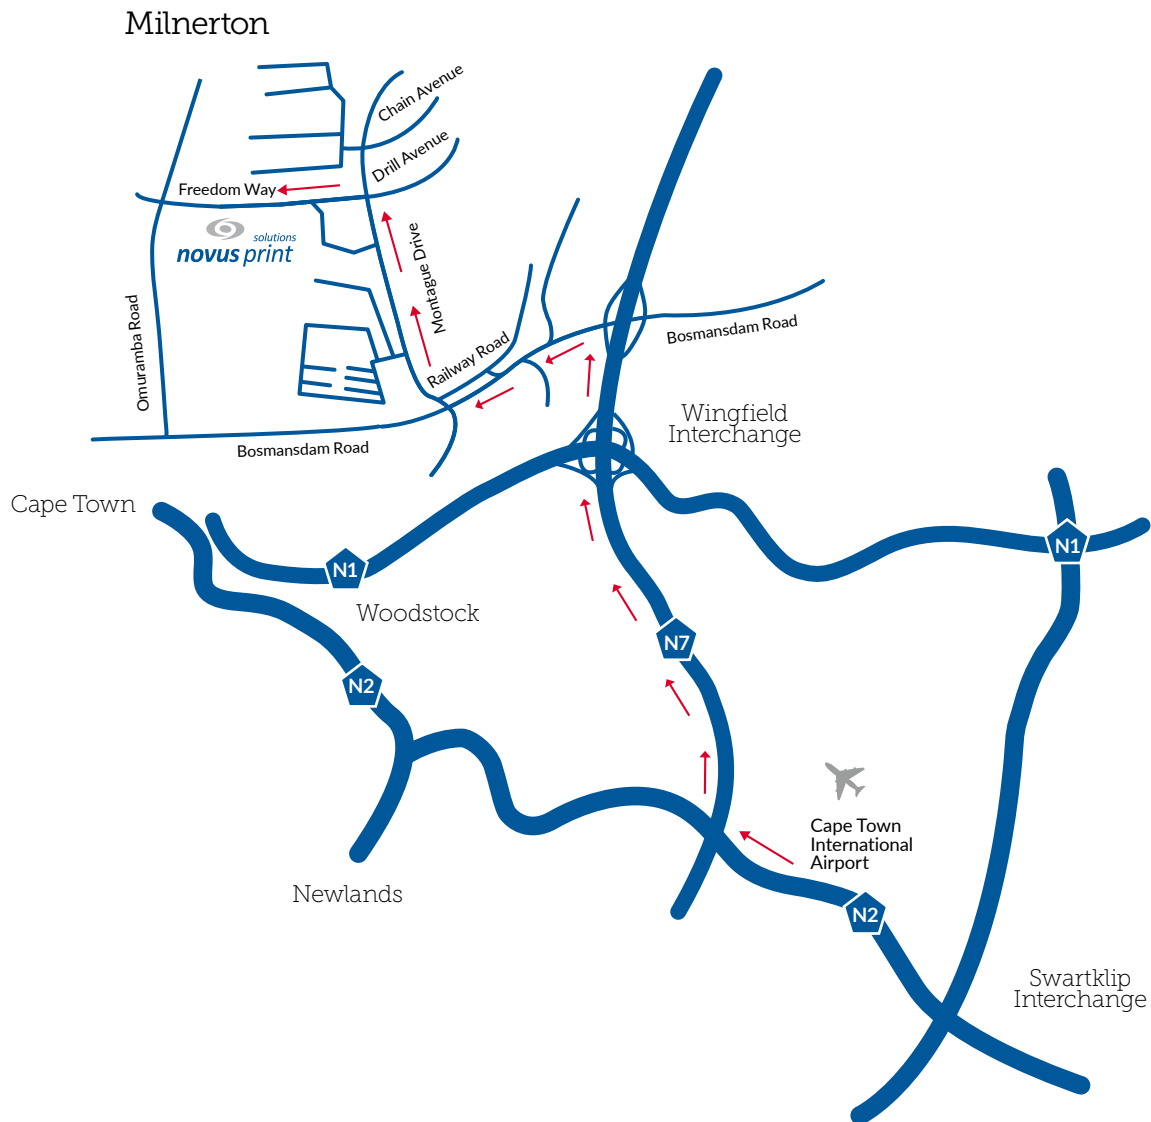

Directions to Novus Print Solutions

DIRECTIONS

- From the Cape Town International Airport, take the N2 towards Cape Town
- Take the N7 off-ramp and turn right at the traffic lights
- Proceed along the N7 through Goodwood, past GrandWest Casino
- Take the Bosmansdam Road turnoff and turn left into Bosmansdam Road
- Turn right into Montague Drive
- Turn first left after Caltex petrol station into Freedom Way

ADDRESS

26 Freedom Way, Milnerton,
Cape Town 7441
Tel: +27 21 550 2400

GPS CO-ORDINATES

S33° 52' 18.682"
E18° 30' 21.226"