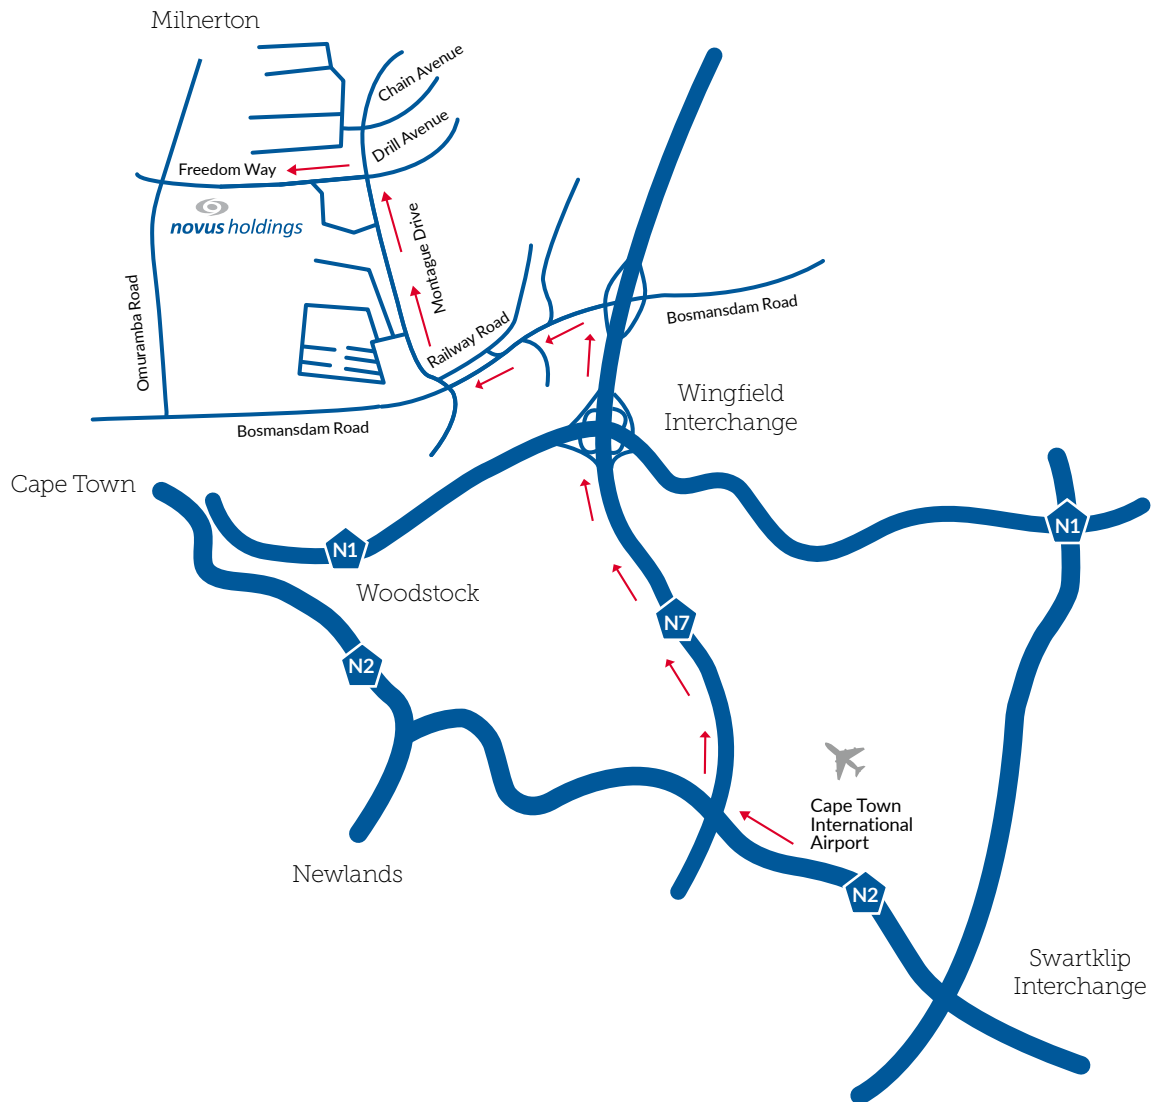

Directions to Novus Holdings

DIRECTIONS

- From the Cape Town International Airport, take the N2 towards Cape Town
- Take the N7 off-ramp and turn right at the traffic lights
- Proceed along the N7 through Goodwood, past GrandWest Casino
- Take the Bosmansdam Road turnoff and turn left into Bosmansdam Road
- Turn right into Montague Drive
- Turn first left after Caltex petrol station into Freedom Way
- Novus Holdings will be on your left

ADDRESS

10 Freedom Way, Milnerton,
Cape Town 7441
Tel: +27 21 550 2500

GPS CO-ORDINATES

S33° 52' 25.99"
E18° 30' 40.406"